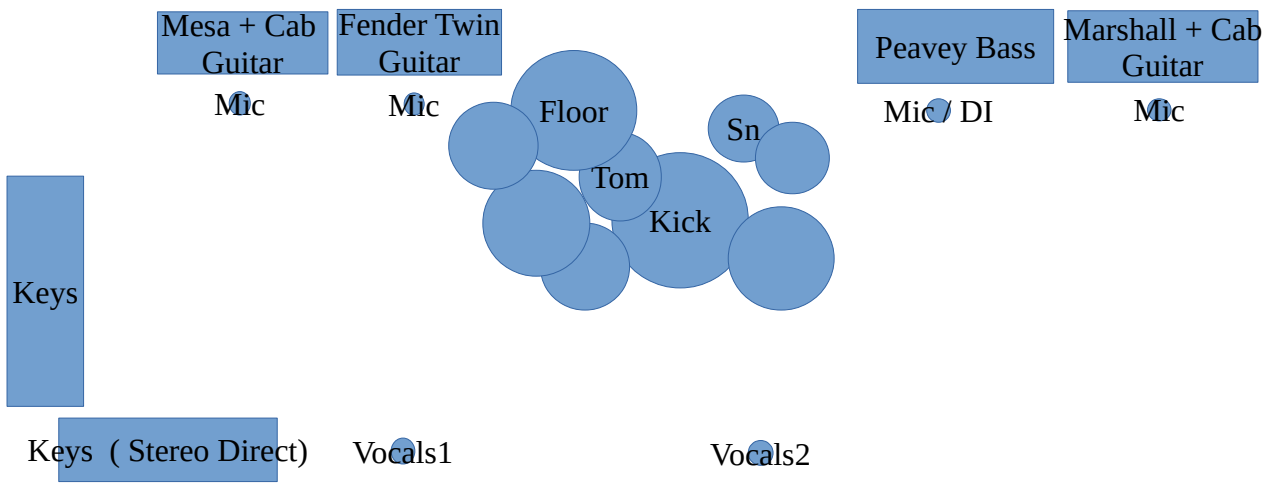

Late Night Venture – Tech Rider 2015

Vocals should just have Compressor+Reverb, and occasional delays if possible